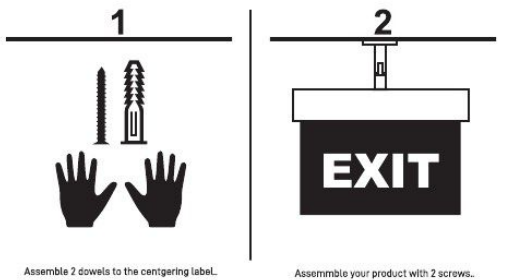

ASSEMBLY INSTRUCTIONS

Manufactured by Mutlusan Plastik Elektrik San. ve Tic. A.Ş.

İOSB Mah. Enkoop Cad. No:7 Başakşehir-İSTANBUL. Tel: +90 212 485 05 44 Fax: +90 212 485 10 12 Made in Türkiye